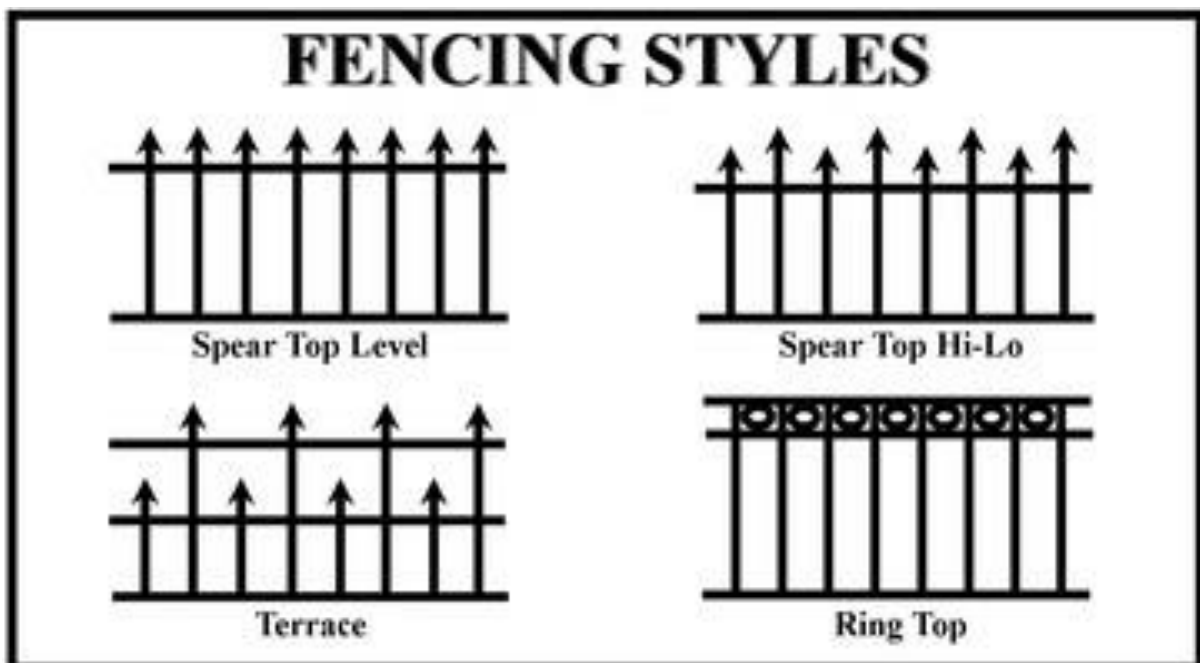

Absolute Fencing Sydney

Martin

PHN: 0404 2555 04

Email: borg.martin@hotmail.com

www.absolutefencingsydney.com.au

FENCING STYLES

Flat Top

Loop Top

Rod Top

Loop & Spear

FENCING STYLES

Crosses

Rings and Crosses

Rings Top and Bottom

Crosses Top and Bottom